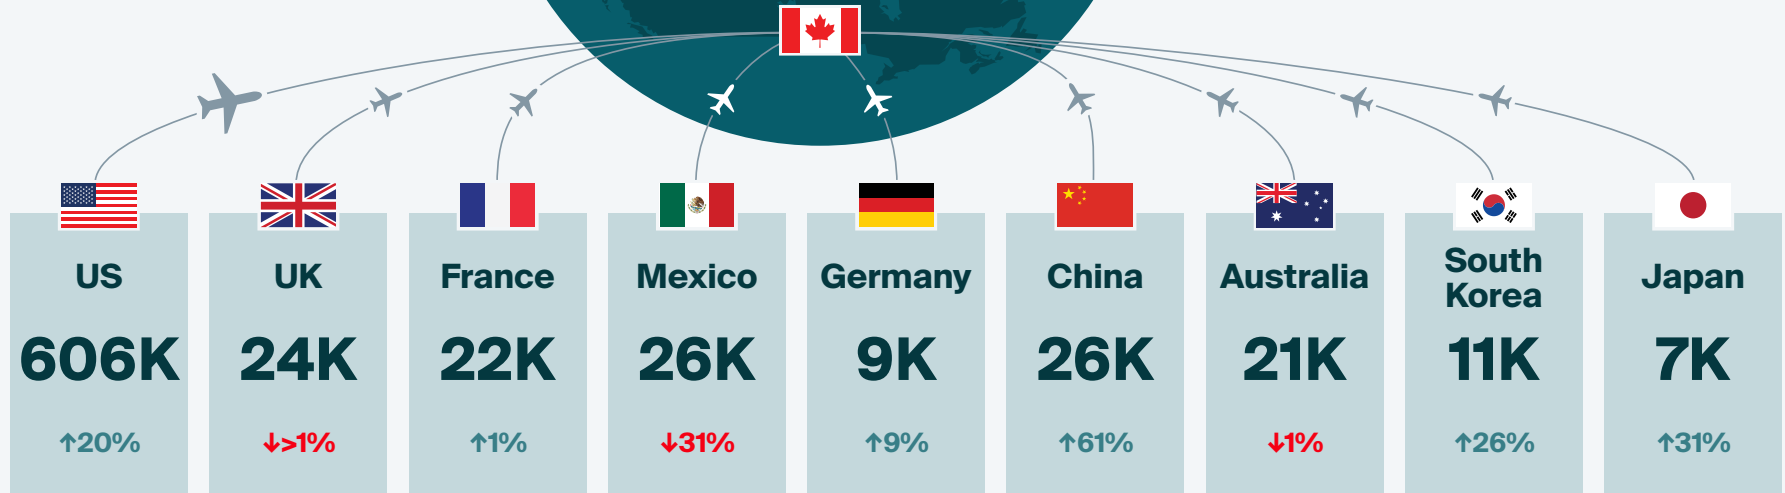

JANUARY 2025

Overnight Arrivals to Canada

Total January Overnight Arrivals

870K

↑13% compared to 2024

By all modes

LEGEND

↓↑ = Percent change (%) compared to the same period in 2024

January Overnight Arrivals

Mode of Arrivals in January 2025

Overnight arrivals are preliminary estimates and are subject to change.

Infographic designed by @destinationcan

For more information, visit www.destinationcanada.com