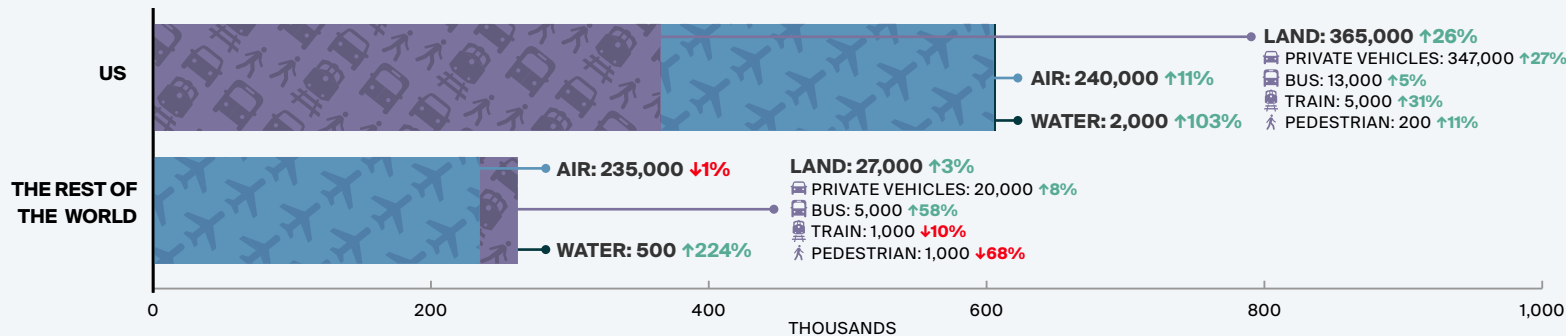

JANUARY 2025

Overnight Arrivals to Canada

Total January Overnight Arrivals

870K

↑13% compared to 2024

By all modes

LEGEND

↓↑ = Percent change (%) compared to the same period in 2024

January Overnight Arrivals

Mode of Arrivals in January 2025

Overnight arrivals are preliminary estimates and are subject to change.

Infographic designed by @destinationcan

For more information, visit www.destinationcanada.com