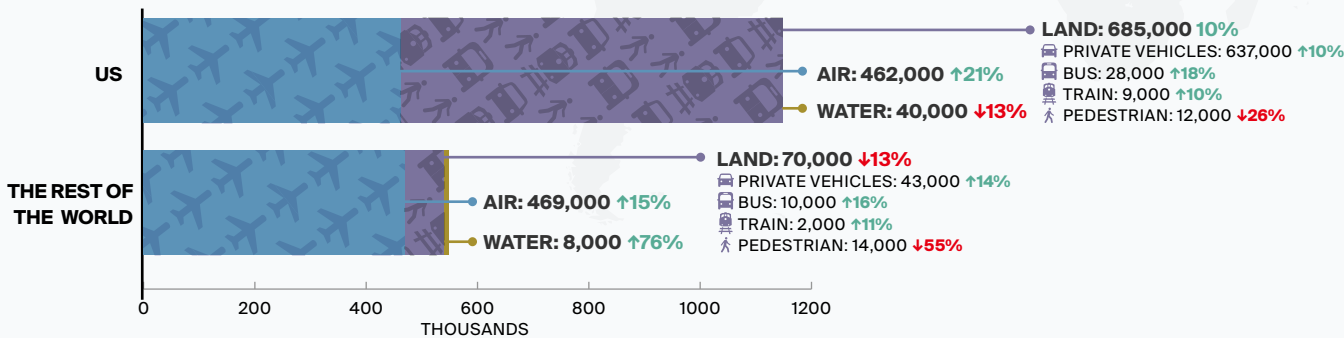

MAY 2024 overnight arrivals at a glance

LEGEND

Mode of Arrivals in May 2024

Overnight arrivals are preliminary estimates and are subject to change.
 Infographic designed by @destinationcan
 For more information, visit www.Destinationcanada.com
 Data sources: Statistics Canada, Tables 24-10-0055-01 and 24-10-0053-01.