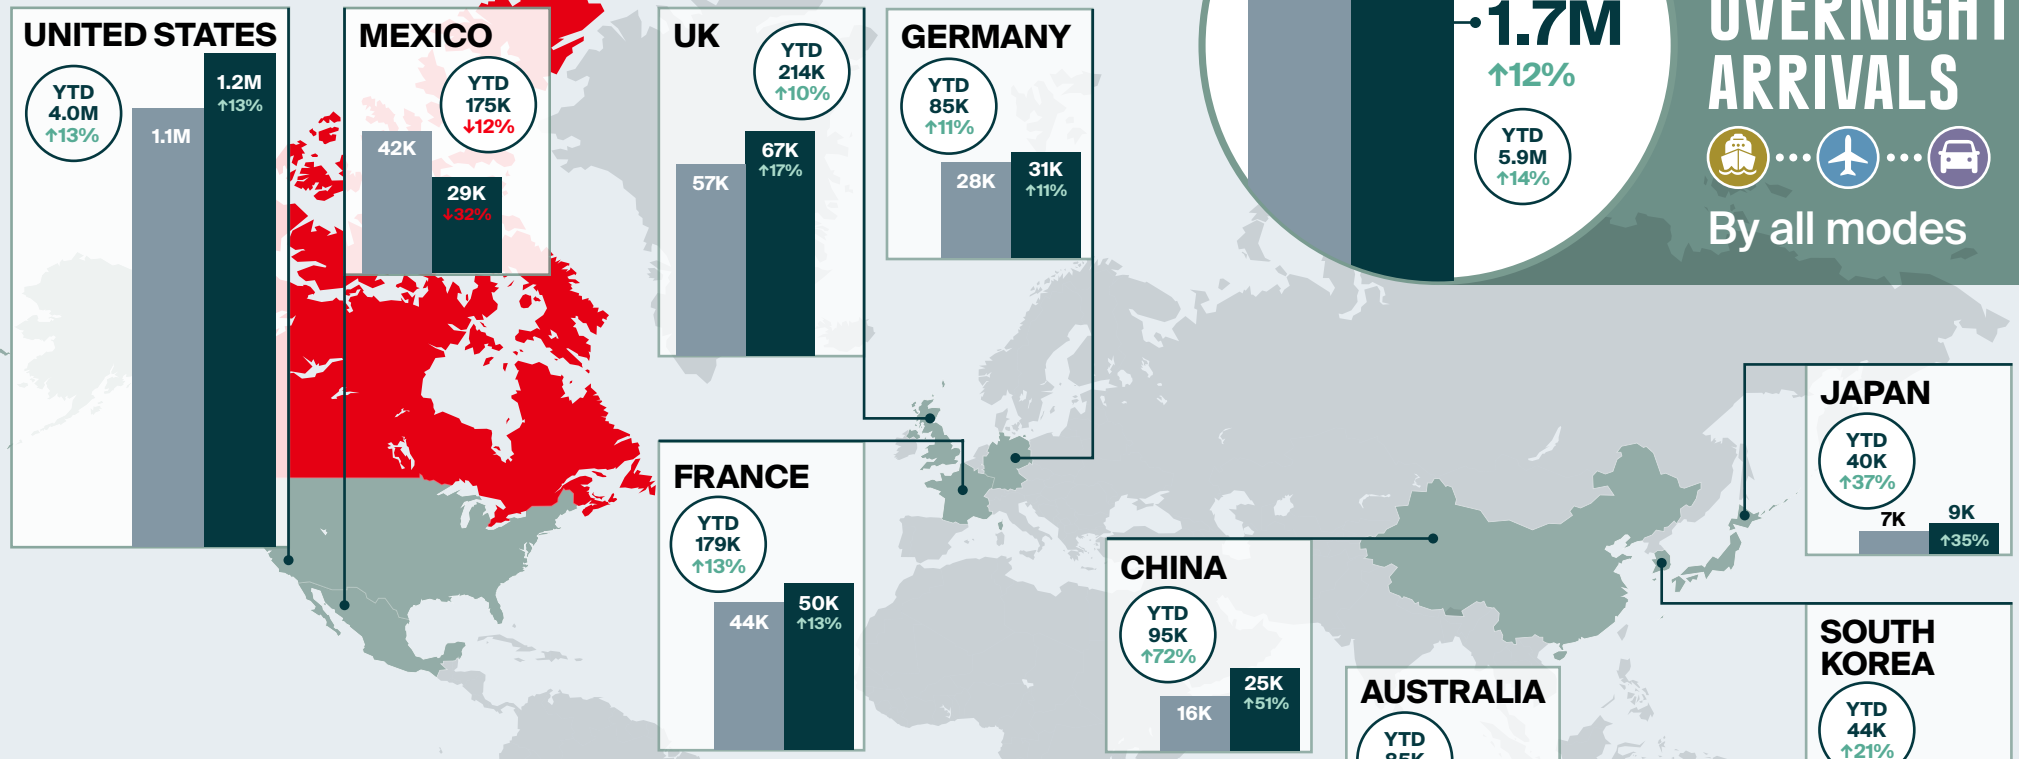

MAY 2024 overnight arrivals at a glance

LEGEND

Mode of Arrivals in May 2024

Overnight arrivals are preliminary estimates and are subject to change.
 Infographic designed by @destinationcan
 For more information, visit www.Destinationcanada.com
 Data sources: Statistics Canada, Tables 24-10-0055-01 and 24-10-0053-01.