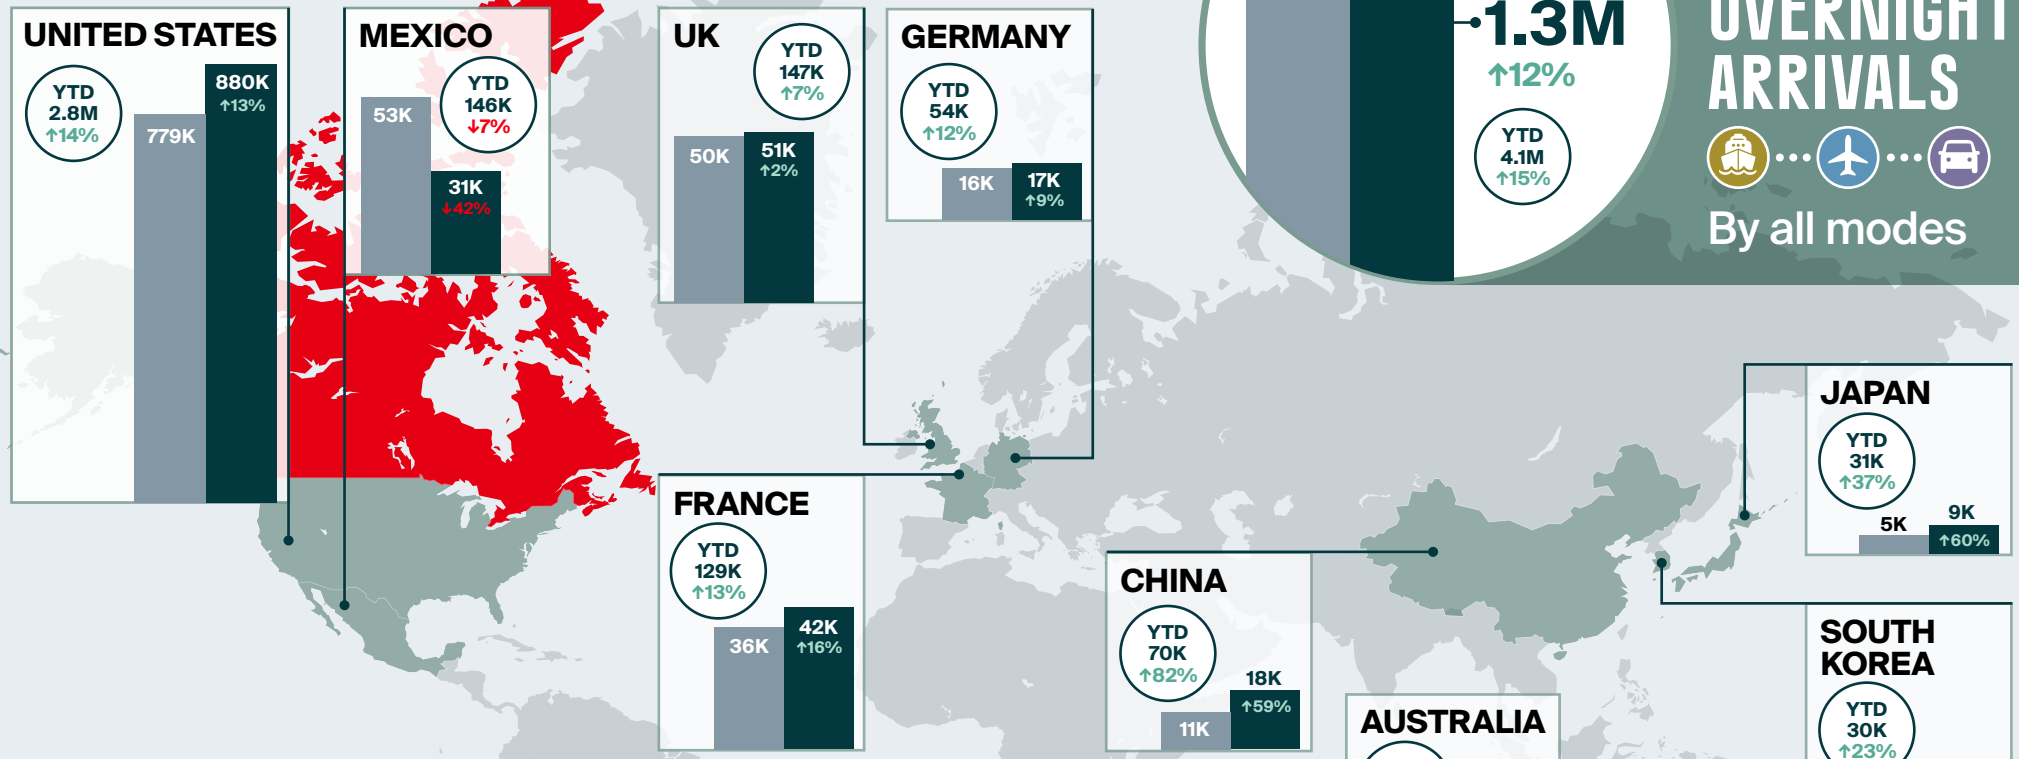

APRIL 2024 overnight arrivals at a glance

LEGEND

Mode of Arrivals in April 2024

Overnight arrivals are preliminary estimates and are subject to change.

Infographic designed by @destinationcan

For more information, visit www.Destinationcanada.com