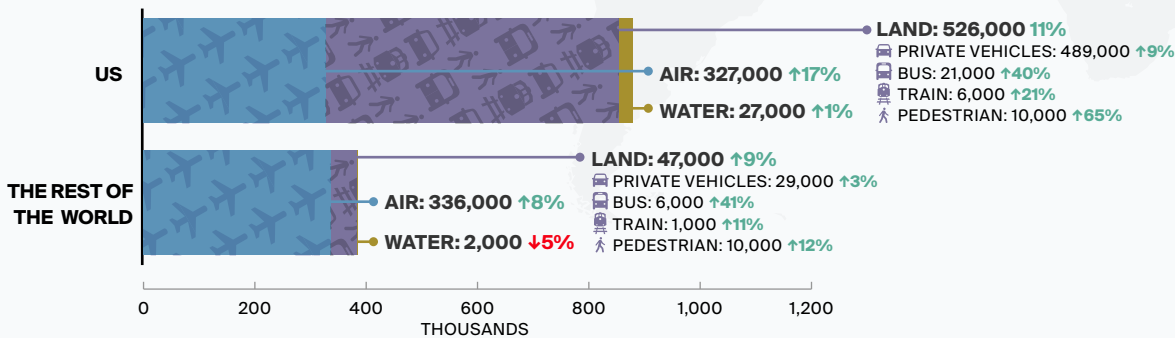

APRIL 2024 overnight arrivals at a glance

LEGEND

Mode of Arrivals in April 2024

Overnight arrivals are preliminary estimates and are subject to change.

Infographic designed by @destinationcan

For more information, visit www.Destinationcanada.com