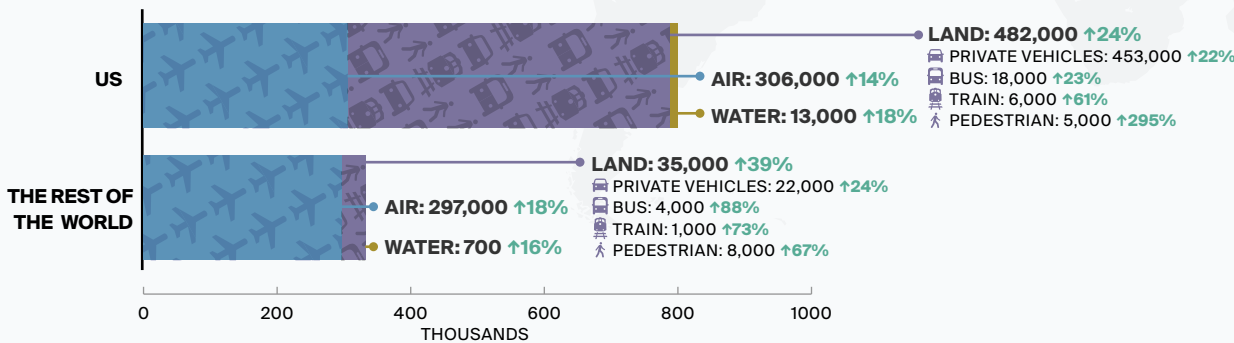

MARCH 2024 overnight arrivals at a glance

LEGEND

Mode of Arrivals in March 2024

Overnight arrivals are preliminary estimates and are subject to change.

Infographic designed by @destinationcan

For more information, visit www.Destinationcanada.com