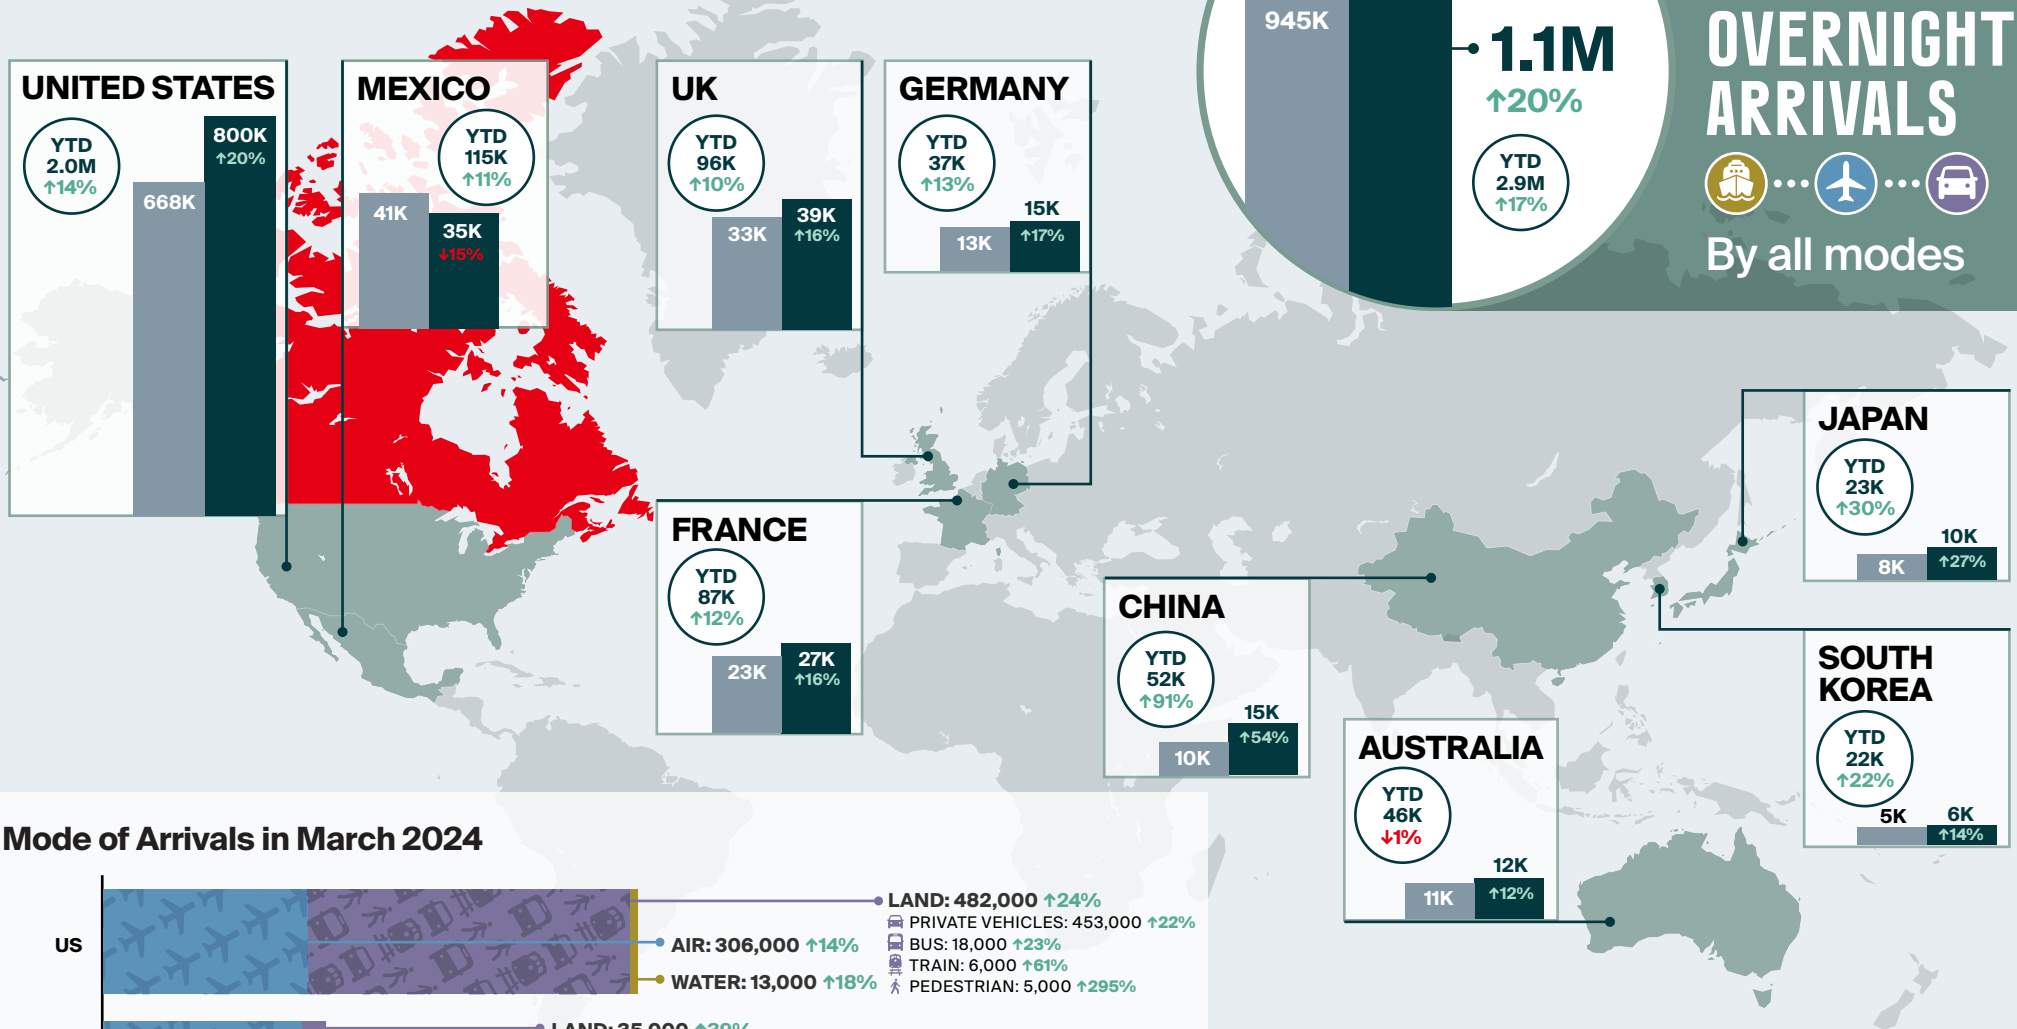

MARCH 2024 overnight arrivals at a glance

LEGEND

Mode of Arrivals in March 2024

Overnight arrivals are preliminary estimates and are subject to change.

Infographic designed by @destinationcan

For more information, visit www.Destinationcanada.com